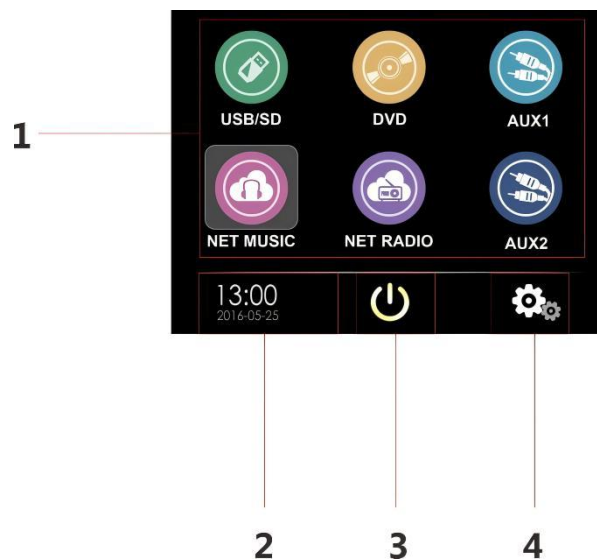

BM828RII Operation Panel

Description

- 1.Area for selection of the sound source.
- 2.Time and date.
- 3.Switch.
- 4.Setting

Features

- Convenient and efficient home music control hub.
- Elegant and sophisticated design, available in black or white.
- Supports operational features of AM8318, AM8328, and AM8328II hosts, including source selection and playback control.
- Each BM828RII unit manages a single zone through configurable address settings.
- Can control external DVD players and TVs via the host's infrared learning function.
- Operable with an infrared remote controller.
- Control range up to 100 meters.
- 3.5" TFT LCD touchscreen for fully interactive operation.

Specifications

Model	BM828RII
Connection mode	RJ45 cable connection
Infrared remote control	Support
Distance of communication	100m
Control function	Selection of sound source, volume, room switch, controlling the playing of USB/SD and DVD connected to the host
Power input	9-30V DC
Dimension of product	86×86×38mm
Weight of product	214g