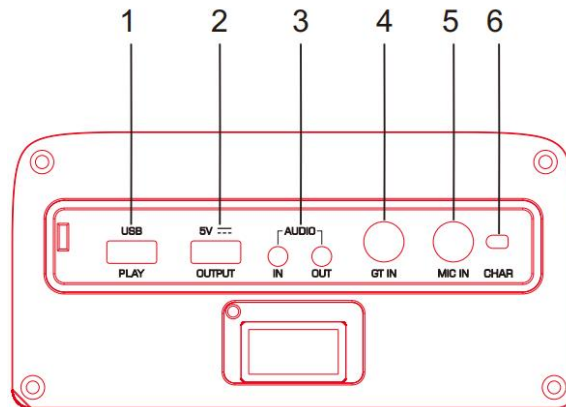

8. Power on/off

9. Previous song

Short press to get previous song, long press to fast backward

10. Pause & Play

In USB/TF card/BT mode, press this button to play/pause a song

In FM mode, press once to scan or stop the auto scanning

In LINE IN/AUX-In mode this button has no function

11. Next song

Short press to get the next song, long press to fast forward