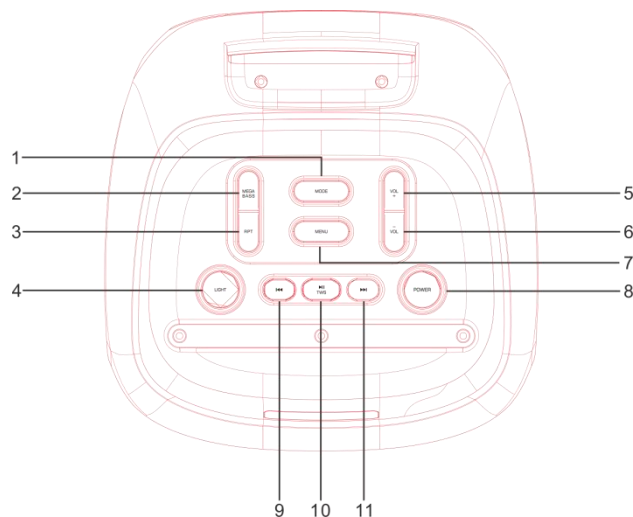

- Multiple EQ presets, microphone priority function, built-in recorder
- Bluetooth 5.0 technology for stable, long-range connectivity
- True Wireless Stereo (TWS) pairing capability
- IPX4-rated water resistance
- Dustproof construction
- Comes with 2 wireless handheld microphones
- Product size: 30.5×33.5×68.5cm (W×D×H)

Specifications

Model	DSP2612A
Speaker Unit	6.5"+6.5" Woofer 2"+2" Tweeter
Rated Power	120W
Battery	18.5V/2600mA
Waterproof Level	IPX4
Audio Sources	Aux input (3.5mm), USB/TF card input, FM input, Bluetooth input, MIC input, Guitar input
Other Function	BASS/Treble/Mic Volume/Echo control, EQ selection, Microphone priority, Recording,TWS function
Product Size	305x335x685mm
Package Size	370*365*825mm
Net Weight	13.1KGS
Gross Weight	14.60KGS

Product Information

1. MODE

Press shortly to skip to Wireless BT/LINE IN/USB/TF mode

Long press to turn off the voice prompt

2. MEGA BASS

3. Repeat function

Press to repeat one song or repeat all songs

In Wireless BT mode, this button has no function

4. Light effect switch and on/off

5. Volume+

6. Volume-

7. MENU

Short press to press bass,treble,microphone volume,ECHO,guitar volume and control;Long press this button to restore factory setting