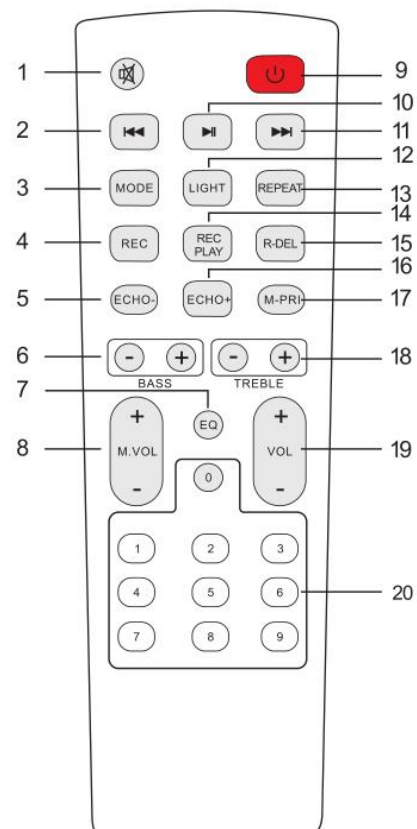

4. Record function

Under USB mode, press the button to record

5. Echo-

Press to decrease the volume in any mode.

6. BASS+/-

Press to increase or decrease the bass.

7. EQ function

Press to switch between the different EQ settings.

8. Microphone Volume+/-

Press to increase or decrease the microphone volume.

9. Stand by

10. Pause & Play

11. Next song

Under USB/TF card mode - next song.

12. Light mode

Long press to change Lighting effects, Short press to change the color of Lights

To switch on/off the lights long press and hold until the lights turns on/off.

13. Repeat function

Press to repeat one song or repeat all songs.

In Wireless BT mode, this button has no function.

14. Record play