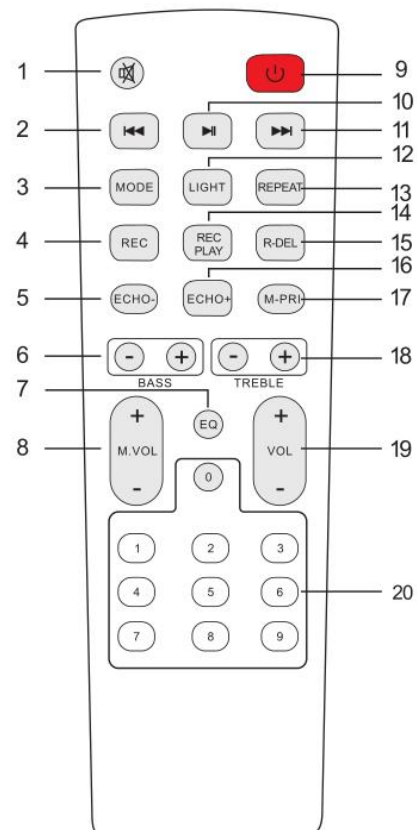

4. Record function

Under USB mode,press the button to record

5. Echo-

Press to decrease the volume in any mode.

6. BASS+/-

Press to increase or decrease the bass.

7. EQ function

Press to switch between the different EQ settings.

8. Microphone Volume+/-

Press to increase or decrease the microphone volume.

9. Stand by

10. Pause & Play

11. Next song

Under USB/TF card mode - next song.

12. Light mode

Long press to change Lighting effects, Short press to change the color of Lights

To switch on/off the lights long press and hold until the lights turns on/off.

13. Repeat function

Press to repeat one song or repeat all songs.

In Wireless BT mode, this button has no function.

14. Record play