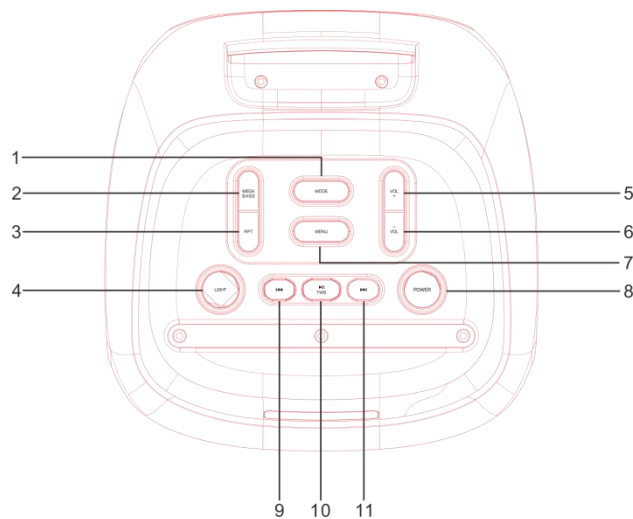

- Multiple EQ presets, microphone priority function, built-in recorder
- Bluetooth 5.0 technology for stable, long-range connectivity
- True Wireless Stereo (TWS) pairing capability
- IPX4-rated water resistance
- Dustproof construction
- Comes with 2 wireless handheld microphones
- Product size: 30.5×33.5×68.5cm (W×D×H)

Specifications

Model	DSP2612A
Speaker Unit	6.5"+6.5" Woofer 2"+2" Tweeter
Rated Power	120W
Battery	18.5V/2600mA
Waterproof Level	IPX4
Audio Sources	Aux input (3.5mm), USB/TF card input, FM input, Bluetooth input, MIC input, Guitar input
Other Function	BASS/Treble/Mic Volume/Echo control, EQ selection, Microphone priority, Recording, TWS function
Product Size	305x335x685mm
Package Size	370*365*825mm
Net Weight	13.1KGS
Gross Weight	14.60KGS

Product Information

1. MODE

Press shortly to skip to Wireless BT/LINE IN/USB/TF mode

Long press to turn off the voice prompt

2. MEGA BASS

3. Repeat function

Press to repeat one song or repeat all songs

In Wireless BT mode, this button has no function

4. Light effect switch and on/off

5. Volume+

6. Volume-

7. MENU