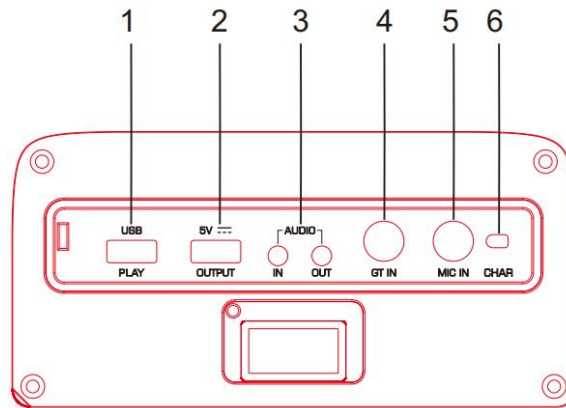

Short press to press bass,treble,microphone volume,ECHO,guitar volume and control;Long press this button to restore factory setting

8. Power on/off

9. Previous song

Short press to get previous song,long press to fast backward

10. Pause & Play

In USB/TF card/BT mode, press this button to play/pause a song

In FM mode, press once to scan or stop the auto scanning

In LINE IN/AUX-In mode this button has no function

11. Next song

Short press to get the next song, long press to fast forward