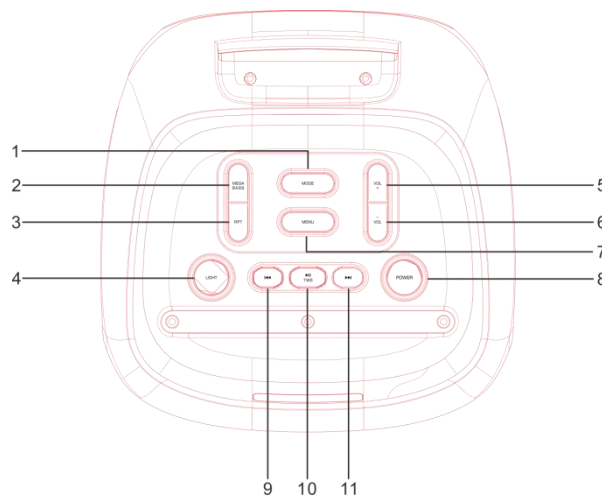

- Rated power output: 120W RMS
- 3.5mm auxiliary input, USB/TF card media playback
- FM radio tuner, Bluetooth 5.0 wireless streaming
- 6.35mm microphone input, dedicated guitar input
- Independent bass, treble, microphone volume and echo adjustment
- Multiple EQ presets, microphone priority function, built-in recorder
- Bluetooth 5.0 technology for stable, long-range connectivity
- True Wireless Stereo (TWS) pairing capability
- IPX4-rated water resistance
- Dustproof construction
- Comes with 2 wireless handheld microphones
- Product size: 30.5×33.5×68.5cm (W×D×H)

Specifications

Model	DSP2612B
Speaker Unit	6.5"+6.5" Woofer 1" Tweeter
Rated Power	120W
Battery	18.5V/2600mA
Waterproof Level	IPX4
Audio Sources	Aux input (3.5mm), USB/TF card input, FM input, Bluetooth input, MIC input, Guitar input
Other Function	BASS/Treble/Mic Volume/Echo control, EQ selection, Microphone priority, Recording, TWS function
Product Size	305x335x685mm
Package Size	370*365*825mm
Net Weight	13.1KGS
Gross Weight	14.60KGS

Product Information

1. MODE

Press shortly to skip to Wireless BT/LINE IN/USB/TF

mode

Long press to turn off the voice prompt