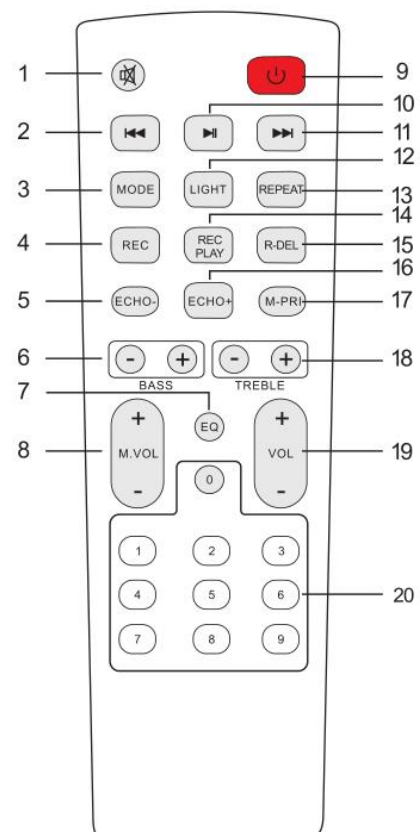

9. Stand by

10. Pause & Play