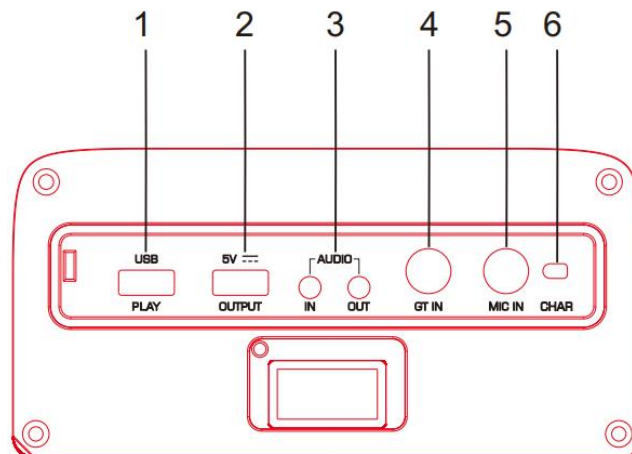

2. MEGA BASS

3. Repeat function

Press to repeat one song or repeat all songs

In Wireless BT mode, this button has no function

4. Light effect switch and on/off

5. Volume+

6. Volume-

7. MENU

Short press to press bass,treble,microphone volume,ECHO,guitar volume and control;Long press this button to restore factory setting

8. Power on/off

9. Previous song

Short press to get previous song,long press to fast backward

10. Pause & Play

In USB/TF card/BT mode, press this button to play/pause a song

In FM mode, press once to scan or stop the auto scanning

In LINE IN/AUX-In mode this button has no function

11. Next song

Short press to get the next song, long press to fast forward