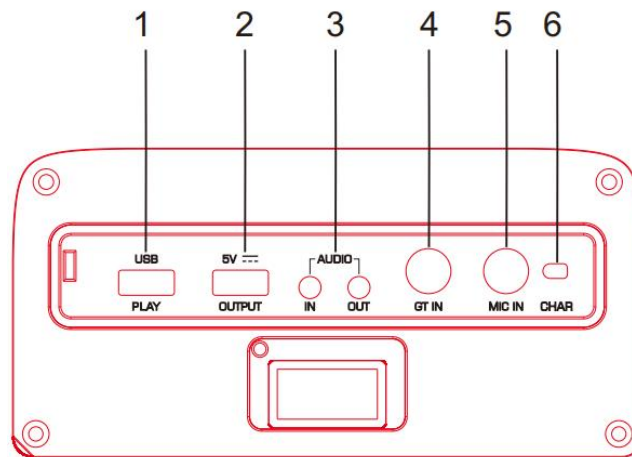

2. MEGA BASS

3. Repeat function

Press to repeat one song or repeat all songs

In Wireless BT mode, this button has no function

4. Light effect switch and on/off

5. Volume+

6. Volume-

7. MENU

Short press to press bass,treble,microphone volume,ECHO,guitar volume and control;Long press this button to restore factory setting

8. Power on/off

9. Previous song

Short press to get previous song,long press to fast backward

10. Pause & Play

In USB/TF card/BT mode, press this button to play/pause a song

In FM mode, press once to scan or stop the auto scanning

In LINE IN/AUX-In mode this button has no function

11. Next song

Short press to get the next song, long press to fast forward