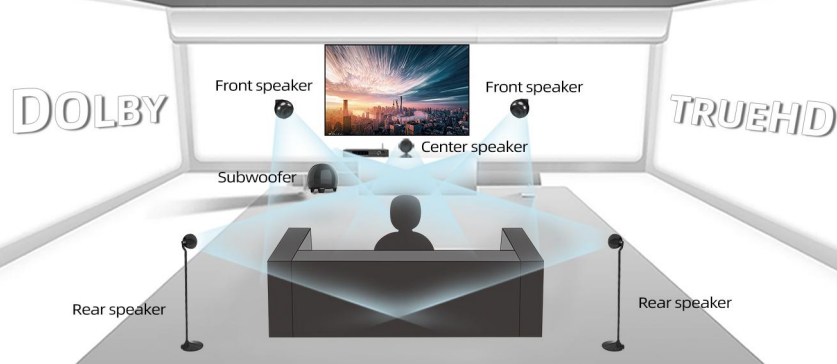

## Speaker Layout Diagram

360° surround sound

### ALL IN ONE SOLUTION

Surround sound cinema, professional karaoke, music playback, and immersive gaming experience.

### Multiple Scene Modes

K-singing, movie, music, meeting, gaming, customized.