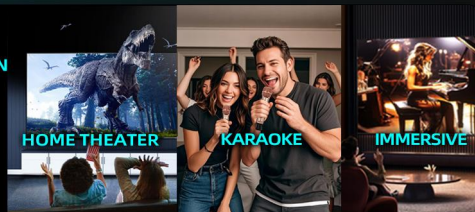

### ALL IN ONE SOLUTION

Surround sound cinema, professional karaoke, music playback, and immersive gaming experience.

### Dual decoding of Dolby TrueHD and DTS-HD Master Audio

360° immersive surround sound experience with high-fidelity home theater performance.

### Multiple Scene Modes

K-singing, movie, music, meeting, gaming, customized.