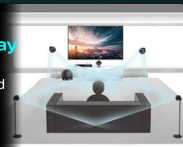

### ALL IN ONE SOLUTION

Surround sound cinema, professional karaoke, music playback, and immersive gaming experience.

### 5.1 Speaker Array

7 physical channels for true-to-life sound that far surpasses virtual audio.