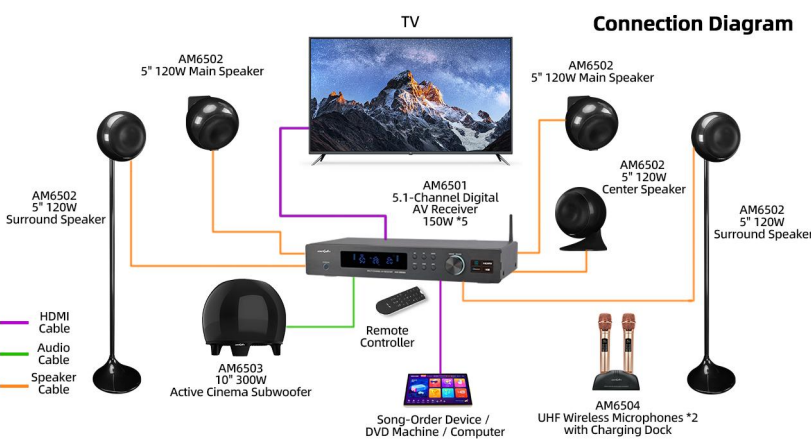

# 5.1 Channel Dolby TrueHD Home Theater Karaoke System

**KING SERIES**

**DOLBY**  
TRUEHD  
DOLBY

**Bluetooth**

**USB**

**DSP Reverb**

**RJ-45**

**Wireless Rear Surround**

**HDMI 2.0**

**HDCP 2.2**

**4K**  
4K HD

Picture	Model	Product Name	PCS
	AM6501	5.1-Channel Digital AV Receiver 150W *5	1
	AM6502	5" Full-Range Cinema Speaker 120W	4
	AM6503	10" Active Cinema Subwoofer 300W	1
	AM6504	UHF Wireless Microphones *2 with Charging Dock	1
	AM6507	Wall-Mounted Bracket	2
	AM6508	Floor Stand	2
	AM6509	Desktop Stand	1
		Cables, power adapter, remote control, user manual, and other accessories.	
	AM6505	Wireless Rear Surround Amplifier (optional)	1

### 5.1 Speaker Array

7 physical channels for true-to-life sound that far surpasses virtual audio.

### Dual decoding of Dolby TrueHD and DTS-HD Master Audio

360° immersive surround sound experience with high-fidelity home theater performance.