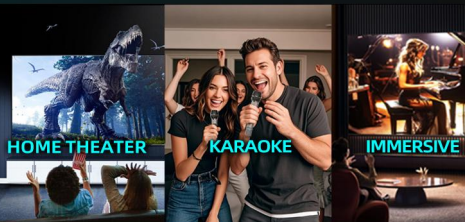

5.1 Channel Dolby TrueHD Home Theater Karaoke System

DOLBY
TRUEHD

DSP Chip

Bluetooth

USB

8" Subwoofer

360° Surround Sound

Wireless Rear Surround

Speaker Layout Diagram
360° surround sound

SYSTEM HIGHLIGHTS

ALL IN ONE SOLUTION

Surround sound cinema, professional karaoke, music playback, and immersive gaming experience.

5.1 Speaker Array

7 physical channels for true-to-life sound that far surpasses virtual audio.

Dual decoding of Dolby TrueHD and DTS-HD Master Audio

360° immersive surround sound experience with high-fidelity home theater performance.

Multiple Scene Modes

K-singing, movie, music, meeting, gaming, customized.