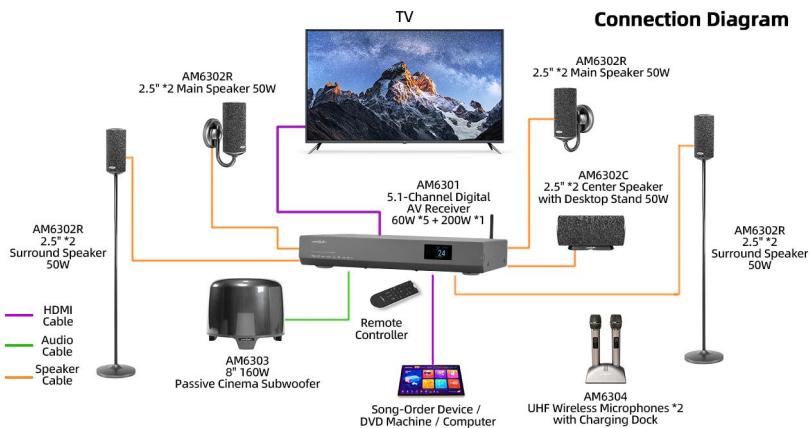

5.1 Channel Dolby TrueHD Home Theater Karaoke System

DOLBY
TRUEHD

DSP Chip

Bluetooth

USB

8" Subwoofer

360° Surround Sound

Wireless Rear Surround

Multi EQ

Wireless Mic

4K

Connection Diagram

| Picture | Model | Product Name | PCS |
|---------|---------|--|-----|
| | AM6301 | 5.1-Channel Digital AV Receiver 60W *5 + 200W *1 | 1 |
| | AM6302R | 2.5" *2 Full-Range Cinema Speaker 50W | 4 |
| | AM6302C | 2.5" *2 Center Speaker with Desktop Stand 50W | 1 |
| | AM6303 | 8" Passive Cinema Subwoofer 160W | 1 |
| | AM6304 | UHF Wireless Microphones *2 with Charging Dock | 1 |
| | AM6307 | Wall-Mounted Bracket | 2 |
| | AM6308 | Floor Stand | 2 |
| | | Cables, power adapter, remote control, user manual, and other accessories. | |
| | AM6505 | Wireless Rear Surround Amplifier (optional) | 1 |

Dual decoding of Dolby TrueHD and DTS-HD Master Audio

360° immersive surround sound experience with high-fidelity home theater performance.

Multiple Scene Modes

K-singing, movie, music, meeting, gaming, customized.

HDMI for HD Movies

Enhanced audio-visual return channel.

Three Installation Modes

Wall-mounted, floor-standing, and desk-mounted configurations compatible with diverse room layouts.

Professional PRINCE SERIES One-Stop Solution