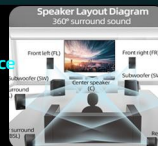

Multi EQ

Wireless Mic

4K HD

SYSTEM HIGHLIGHTS

ALL IN ONE SOLUTION

7.2-channel immersive surround sound with 360° coverage, delivering cinema-level experience.

12 Inch 600W Dual-subwoofer system

Powerful and deep bass

7.2-channel surround decoding with 7.2-channel audio output

DTS:X, Dolby Atmos, Doby TrueHD, Doby Digital, Doby Digital Plus, DTS-HD Master Audio, DTS-HD High Resolution Audio, HD audio decoding, Dolby / DTS decoding

Multiple Scene Modes

K-singing, movie, music, meeting, gaming, customized.

Accurate reproduction of direction and distance

Enhanced perception of clarity and depth in every detail.

Multiple Connectivity Options

HDMI / Optical / Coaxial / Bluetooth

Professional QUEEN SERIES One-Stop Solution

Immersive 3D Soundstage – 7.2.4 Dolby Atmos System (Customized)

Speaker Layout Diagram

360° surround sound

DOLBY

ATMOS