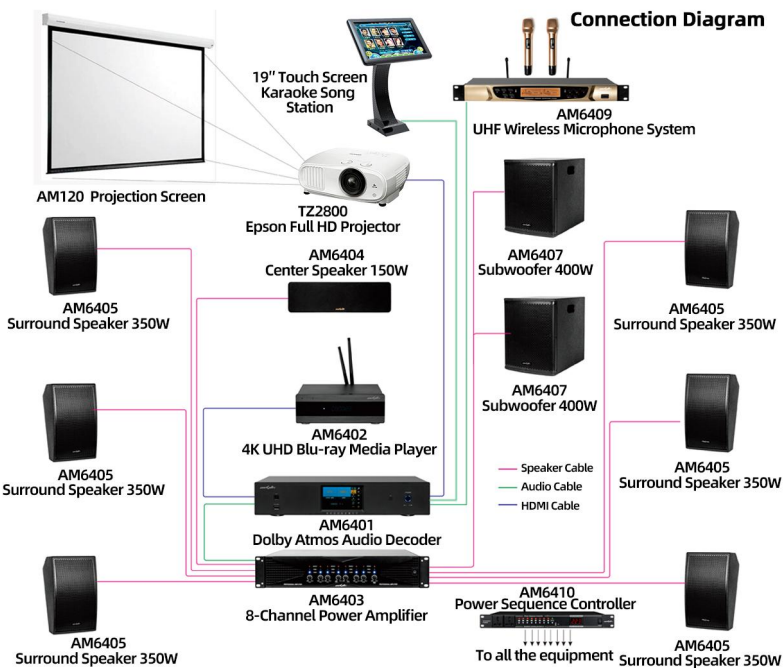

7.2 Channel Dolby Atmos Home Theater Karaoke System

QUEEN SERIES

DOLBY ATMOS™

7.2 Channel

Bluetooth

12" Subwoofer

360° Surround Sound

Wireless Connection

Multi EQ

Wireless Mic

4K HD

SYSTEM HIGHLIGHTS

ALL IN ONE SOLUTION

7.2-channel immersive surround sound with 360° coverage, delivering cinema-level experience.

12 Inch 600W Dual-subwoofer system

Powerful and deep bass

7.2-channel surround decoding with 7.2-channel audio output

DTS:X, Dolby Atmos, Doby TrueHD, Doby Digital, Doby Digital Plus, DTS-HD Master Audio, DTS-HD High Resolution Audio, HD audio decoding, Dolby / DTS decoding

Multiple Scene Modes

K-singing, movie, music, meeting, gaming, customized.

Accurate reproduction of direction and distance

Enhanced perception of clarity and depth in every detail.

Multiple Connectivity Options